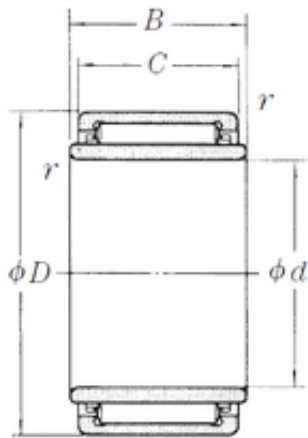

BEARING BOWER CORP.

85 mm x 115 mm x 26 mm NSK LM9511526-1
needle roller bearings

Bearing No. LM9511526-1

Size	85x115x26 mm
Bore Diameter	85 mm
Outer Diameter	115 mm
Width	26 mm
d	85 mm
Fw	95 mm
D	115 mm
B	26 mm
C	26 mm
r min.	1 mm
Weight	0,75 Kg
Basic dynamic load rating (C)	85,5 kN
Basic static load rating (C0)	164 kN

LM9511526-1 Bearing 2D drawings and 3D CAD
models