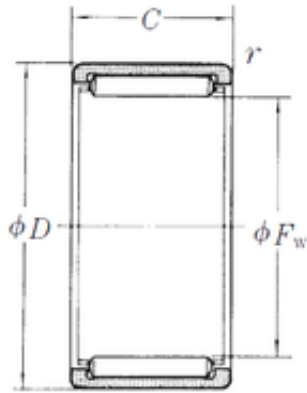

### NSK RLM293830 needle roller bearings

Bearing No. RLM293830

Size	29x38x30 mm
Bore Diameter	29 mm
Outer Diameter	38 mm
Width	30 mm
Fw	29 mm
D	38 mm
C	30 mm
r min.	0,3 mm
Weight	0,078 Kg
Basic dynamic load rating (C)	32 kN
Basic static load rating (C0)	54 kN

RLM293830 Bearing 2D drawings and 3D CAD models