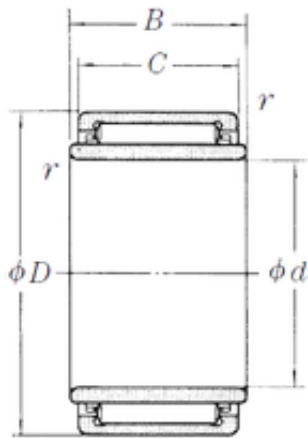

BEARING BOWER CORP.

15 mm x 27 mm x 20,2 mm NSK LM1920
needle roller bearings

Bearing No. LM1920

| | |
|-------------------------------|---------------|
| Size | 15x27x20.2 mm |
| Bore Diameter | 15 mm |
| Outer Diameter | 27 mm |
| Width | 20,2 mm |
| d | 15 mm |
| Fw | 19 mm |
| D | 27 mm |
| B | 20,2 mm |
| C | 20 mm |
| r min. | 0,5 mm |
| Weight | 0,048 Kg |
| Basic dynamic load rating (C) | 18,3 kN |
| Basic static load rating (C0) | 23,4 kN |

LM1920 Bearing 2D drawings and 3D CAD models