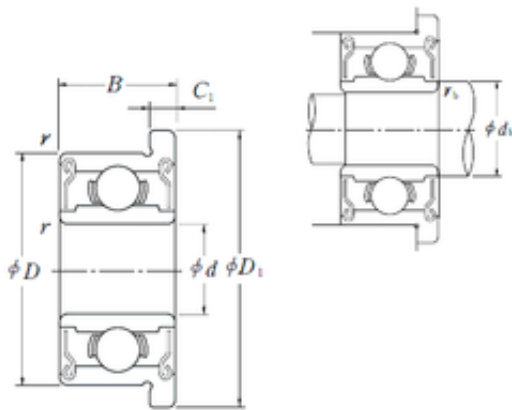

BEARING BOWER CORP.

6 mm x 12 mm x 4 mm NSK MF126DD deep groove ball bearings

Bearing No. MF126DD

Size	6x13.6x4 mm
Bore Diameter	6 mm
Outer Diameter	13,6 mm
Width	4 mm
d	6 mm
D	12 mm
D1	13,6 mm
B	4 mm
r min.	0,15 mm
C1	0,8 mm
db max.	7,2 mm
rb max.	0,15 mm
Weight	1,94 Kg
Basic dynamic load rating (C)	715 kN
Basic static load rating (C0)	292 kN

MF126DD Bearing 2D drawings and 3D CAD models