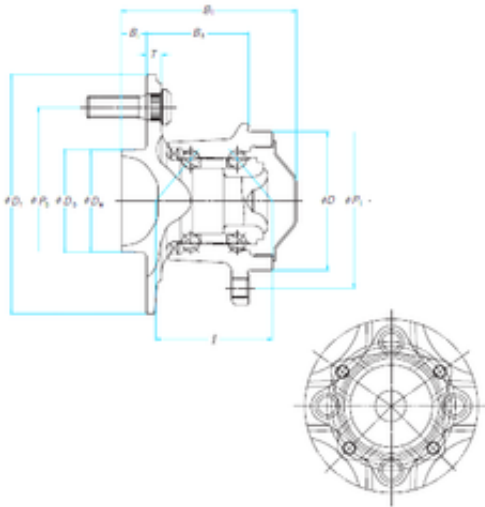

BEARING BOWER CORP.

NSK 49BWKH11 angular contact ball bearings

Bearing No. 49BWKH11

| | |
|-------------------------------|--------------------|
| Outer Diameter | 152 mm |
| D | 152 mm |
| Ba | 69 mm |
| Bt | 108,3 mm |
| Df | 152 mm |
| Pb | 114,3 mm |
| Pt | 106 mm |
| Bi | 13,5 mm |
| D | 84 mm |
| D1 | 62 mm |
| Dw | 60 mm |
| T | 10 mm |
| | 77,6 Tolerance h14 |
| Weight | 3,94 Kg |
| Basic dynamic load rating (C) | 50,5 kN |
| Basic static load rating (C0) | 38 kN |
| ABS | + |
| 1 | Wheel Bearing |

49BWKH11 Bearing 2D drawings and 3D CAD models