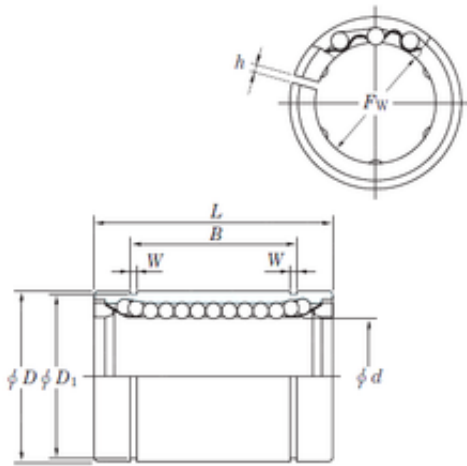

# BEARING BOWER CORP.

20 mm x 32 mm x 30.5 mm KOYO SESDM20  
AJ linear bearings

Bearing No. SESDM20 AJ

Size	20x32x30.5 mm
Bore Diameter	20 mm
Outer Diameter	32 mm
Width	30.5 mm
d	20 mm
D	32 mm
h	1.5 mm
B	30.5 mm
D1	30.5 mm
L	42 mm
W	1.6 mm
Basic dynamic load rating (C)	882 kN

SESDM20 AJ Bearing 2D drawings and 3D CAD models