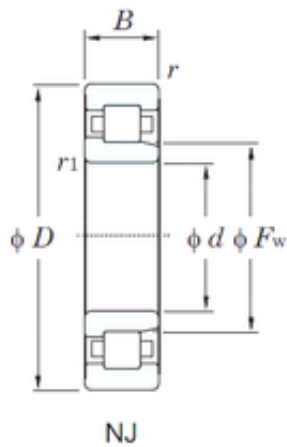

# BEARING BOWER CORP.

75 mm x 130 mm x 25 mm KOYO NJ215R  
cylindrical roller bearings

Bearing No. NJ215R

Size	75x130x25 mm
Bore Diameter	75 mm
Outer Diameter	130 mm
Width	25 mm
d	75 mm
Fw	88.5 mm
D	130 mm
B	25 mm
C	25 mm
r min.	1.5 mm
r1 min.	1.5 mm
Weight	1.29 Kg
Basic dynamic load rating (C)	130 kN
Basic static load rating (C0)	156 kN
(Grease) Lubrication Speed	4800 r/min
Bearing No.	NJ215R
r(min)	1.5
r1(min)	1.5
Cr	163
C0r	156
Cu	21.9
Grease lub.	4800
Oil lub.	5700
Ew	-
d1	-

NJ215R Bearing 2D drawings and 3D CAD models