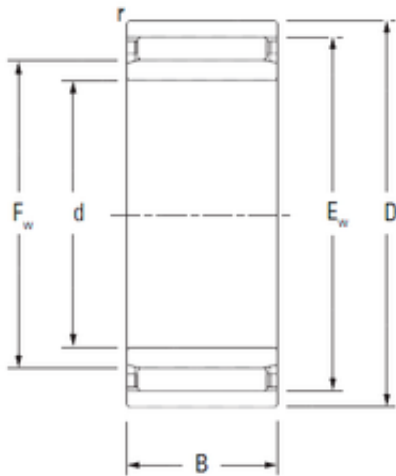

BEARING BOWER CORP.

25 mm x 42 mm x 16 mm KOYO NAO25X42X16 needle roller bearings

Bearing No. NAO25X42X16

Bore Diameter	25 mm
Outer Diameter	42 mm
d	25 mm
Fw	30 mm
D	42 mm
Ew	37 mm
B	16 mm
C	16 mm
r5 min.	0,3 mm
S	1,5 mm
Weight	0,096 Kg
Basic dynamic load rating (C)	22,4 kN
Basic static load rating (C0)	31 kN
(Grease) Lubrication Speed	9600 r/min
Category	Bearings
Inventory	0.0
Manufacturer Name	KOYO
Minimum Buy Quantity	N/A
Weight / Kilogram	0
Product Group	B04144

NAO25X42X16 Bearing 2D drawings and 3D CAD models