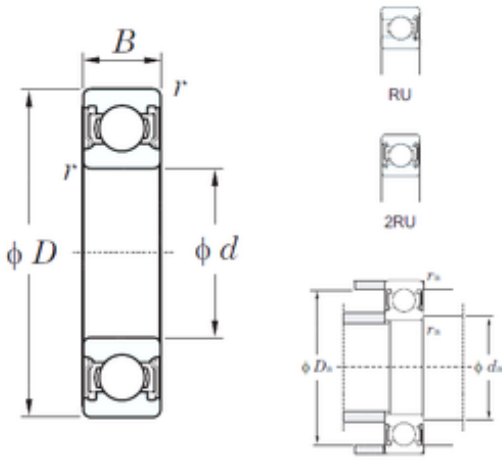

BEARING BOWER CORP.

130 mm x 230 mm x 40 mm KOYO 6226-2RU
deep groove ball bearings

Bearing No. 6226-2RU

Size	130x230x40 mm
Bore Diameter	130 mm
Outer Diameter	230 mm
Width	40 mm
d	130 mm
D	230 mm
B	40 mm
C	40 mm
r min.	3 mm
da min.	143 mm
da max	157 mm
Da max.	217 mm
ra max.	2,5 mm
Weight	5,82 Kg
Basic dynamic load rating (C)	167 kN
Basic static load rating (C0)	146 kN
(Grease) Lubrication Speed	2700 r/min

6226-2RU Bearing 2D drawings and 3D CAD models