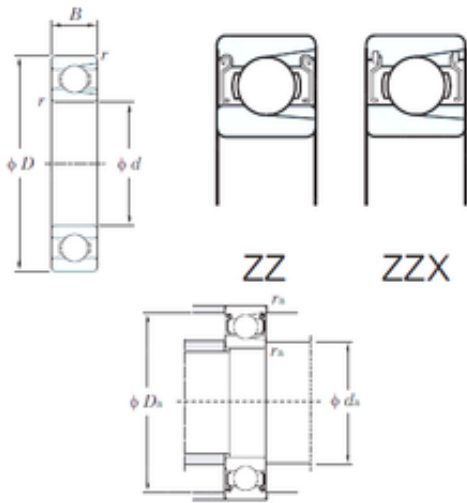

BEARING BOWER CORP.

85 mm x 150 mm x 28 mm KOYO M6217ZZ
deep groove ball bearings

Bearing No. M6217ZZ

Size	85x150x28 mm
Bore Diameter	85 mm
Outer Diameter	150 mm
Width	28 mm
d	85 mm
D	150 mm
B	28 mm
C	28 mm
r min.	2 mm
da min.	94 mm
da max	99 mm
Da max.	141 mm
ra max.	2 mm
Weight	1.85 Kg
Basic dynamic load rating (C)	93.1 kN
Basic static load rating (C0)	92.9 kN
(Grease) Lubrication Speed	4200 r/min

M6217ZZ Bearing 2D drawings and 3D CAD models