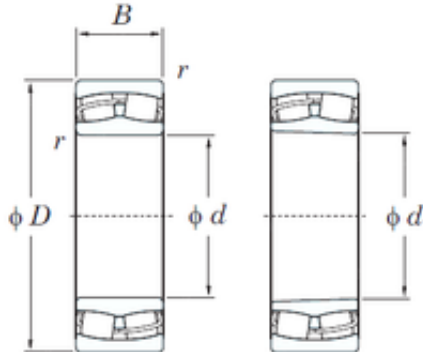

BEARING BOWER CORP.

120 mm x 260 mm x 86 mm KOYO 22324RHR
spherical roller bearings

Bearing No. 22324RHR

Size	120x260x86 mm
Bore Diameter	120 mm
Outer Diameter	260 mm
Width	86 mm
d	120 mm
D	260 mm
B	86 mm
C	86 mm
r min.	3 mm
da min.	134 mm
Da max.	246 mm
ra max.	2,5 mm
Weight	22,8 Kg
Basic dynamic load rating (C)	896 kN
Basic static load rating (C0)	1130 kN
(Grease) Lubrication Speed	1300 r/min
(Oil) Lubrication Speed	1800 r/min
Calculation factor (e)	0,33
Calculation factor (Y0)	1,98
Calculation factor (Y1)	2,03

22324RHR Bearing 2D drawings and 3D CAD models