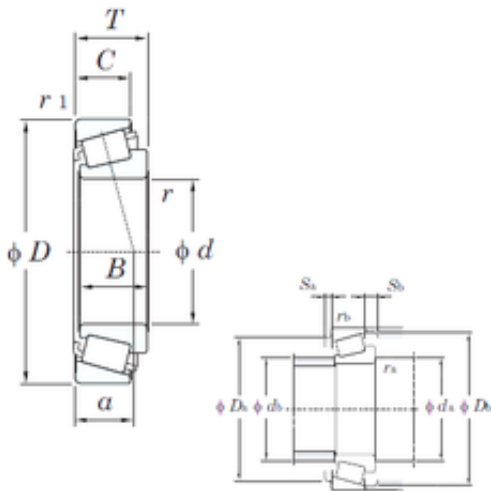

# BEARING BOWER CORP.

60 mm x 112,71 mm x 23,81 mm KOYO  
57593/39520 tapered roller bearings

Bearing No. 57593/39520

Size	60x112.71x30.16 mm
Bore Diameter	60 mm
Outer Diameter	112,71 mm
Width	30,16 mm
d	60 mm
D	112,71 mm
T	30,16 mm
B	23,81 mm

57593/39520 Bearing 2D drawings and 3D CAD models