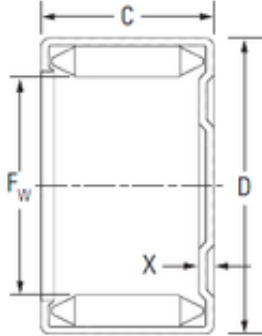

BEARING BOWER CORP.

KOYO M-10101 needle roller bearings

Bearing No. M-10101

Size	15.875x20.638x15.88 mm
Bore Diameter	15.875 mm
Outer Diameter	20.638 mm
Width	15.88 mm
F _w	15.875 mm
D	20.638 mm
C	15.88 mm
x	2.03 mm
Weight	0.015 Kg
Basic dynamic load rating (C)	13.80 kN

M-10101 Bearing 2D drawings and 3D CAD models