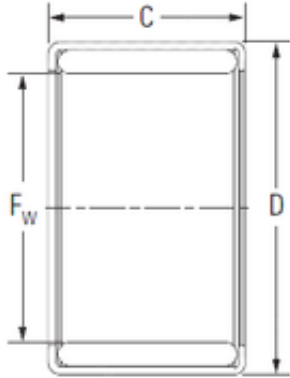

BEARING BOWER CORP.

KOYO YM172412-1 needle roller bearings

Bearing No. YM172412-1

Size	17x24x12 mm
Bore Diameter	17 mm
Outer Diameter	24 mm
Width	12 mm
Fw	17 mm
D	24 mm
C	12 mm
Weight	0,017 Kg
Basic dynamic load rating (C)	12,8 kN
Basic static load rating (C0)	21 kN

YM172412-1 Bearing 2D drawings and 3D CAD models