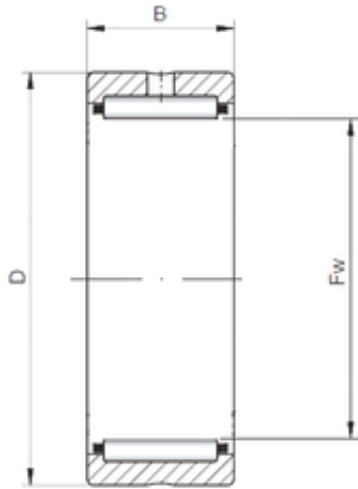

BEARING BOWER CORP.

ISO RNA4988 needle roller bearings

Bearing No. RNA4988

Size	490x600x160 mm
Bore Diameter	490 mm
Outer Diameter	600 mm
Width	160 mm
Fw	490 mm
D	600 mm
C	160 mm

RNA4988 Bearing 2D drawings and 3D CAD models