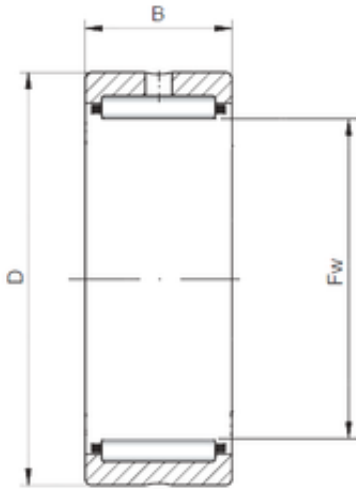

BEARING BOWER CORP.

ISO RNA4864 needle roller bearings

Bearing No. RNA4864

Size	350x400x80 mm
Bore Diameter	350 mm
Outer Diameter	400 mm
Width	80 mm
Fw	350 mm
D	400 mm
C	80 mm

RNA4864 Bearing 2D drawings and 3D CAD models