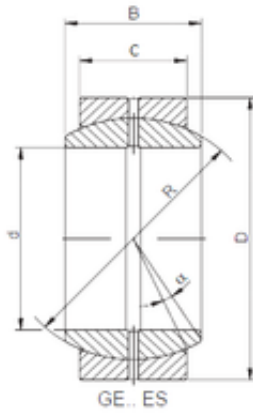

BEARING BOWER CORP.

17 mm x 32 mm x 14 mm ISO GE 017 XES-2RS
plain bearings

Bearing No. GE 017 XES-2RS

Size	17x32x14 mm
Bore Diameter	17 mm
Outer Diameter	32 mm
Width	14 mm
d	17 mm
D	32 mm
B	14 mm
C	10 mm
Angle	10 °

GE 017 XES-2RS Bearing 2D drawings and 3D CAD models